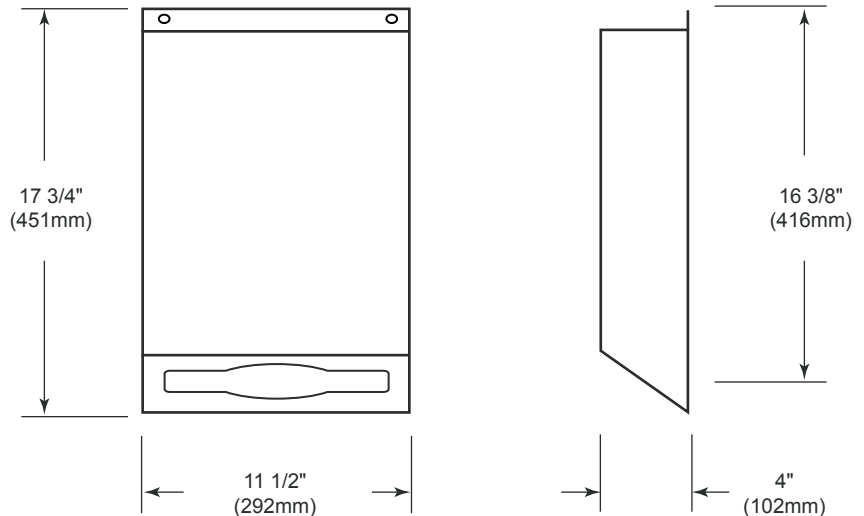

### SPECIFICATIONS:

- Unit fabricated of 22 gauge 18-8 type 304 stainless steel with #4 satin finish. Door is mounted with a full-length stainless steel piano hinge. Provided with four mounting holes for connection to stud. All welded construction.

### INSTALLATION:

- Provide framed wall opening. Recessed depth required from the finish face of wall is 4 1/4"(108mm) when mounting
- behind tile, pilaster or mirror. Only the towel tray is visible. 1/8"(3mm) gap is recommended between units for door clearance.
- clearance.

### OVERALL DIMENSIONS:

- 11 1/2"(292mm)W x 17 3/4"(451mm)H x 4"(102mm)D plus 6"(150mm) min. clearance below towel.