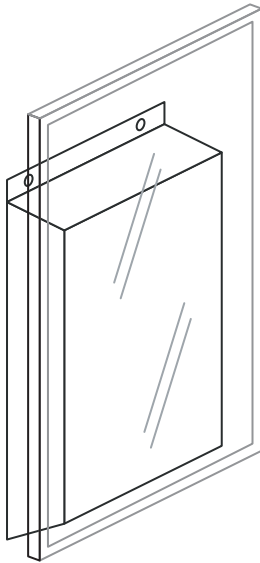

## Tennessee Series: TN-1 Behind Mirror Towel Dispenser

Mounts behind mirror.

### SPECIFICATIONS:

- Unit fabricated of 22 gauge 18-8 type 304 stainless steel with #4 satin finish. Door is mounted with a full-length stainless steel piano hinge. Provided with four mounting holes for connection to stud. All welded construction.

### INSTALLATION:

- Provide framed wall opening. Recessed depth required from the finish face of wall is 4 1/4"(108mm) when mounting
- behind tile, pilaster or mirror. Only the towel tray is visible. 1/8"(3mm) gap is recommended between units for door clearance.
- clearance.

### OVERALL DIMENSIONS:

- 11 1/2"(292mm)W x 17 3/4"(451mm)H x 4"(102mm)D plus 6"(150mm) min. clearance below towel.